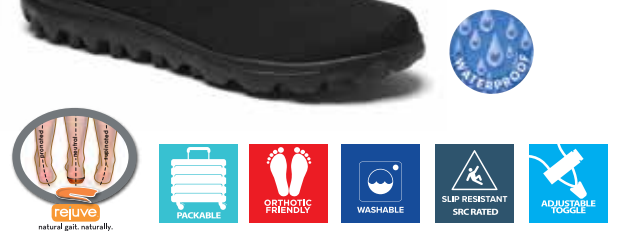

Colours: Grey, Triple Black
 Sizes: 8-14 FSO
 Widths: XW(3E)

TravelFit AMAT012

- Mesh and synthetic upper offers supportive comfort with a padded collar and tongue
- Rejuve Motion Technology™ insole that controls and maintains alignment
- The lightweight TravelTek™ outsole combines EVA and rubber for long lasting wear and a deep tread pattern for traction

Colours: Triple Black, Charcoal/Black
 Sizes: 7, 8-12, 13
 Widths: XW(3E)

TravelFit Waterproof AM8040

- Seamless upper with waterproof membrane keeps water out for a light and dry walking experience

Colours: Triple Black
 Sizes: 7, 8-12, 13
 Widths: XW(3E)

women's

TravelActiv Stretch WAT024

- Machine washable, lightweight, slip-on sneaker is engineered with a variable stretch knit mesh that adapts to the shape of your foot for flexible movement and all day comfort

- Modern Mary Jane style in super soft full grain leather upper
- Soft leather lining
- Anatomic mid foot strap with two support anchors for easy access and adjustable fit
- Comfort friendly removable PU insole. Enhanced comfort and support through the arch and metatarsal pad.
- Lightweight cushioned PU outsole with Slip Resistant rubber inserts for traction.